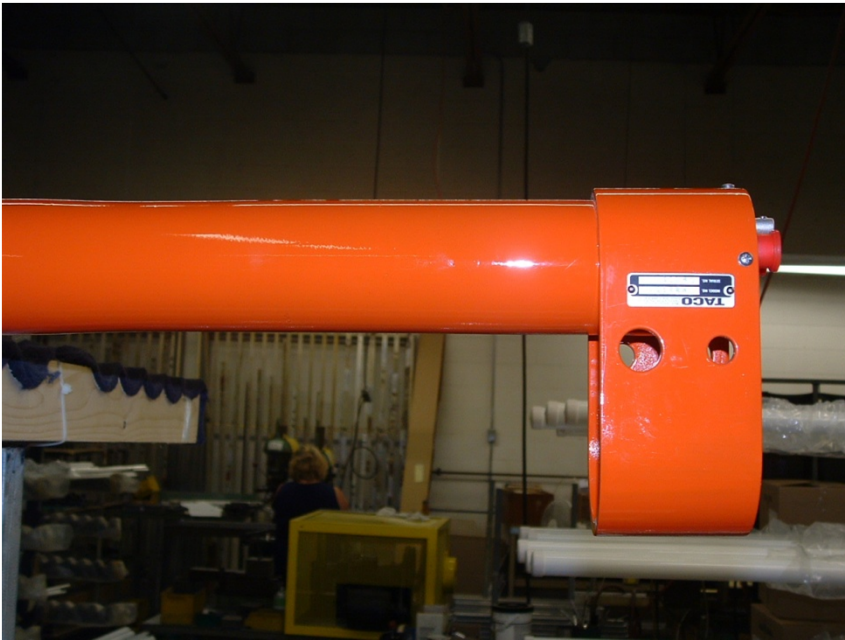

Various Color Options Available