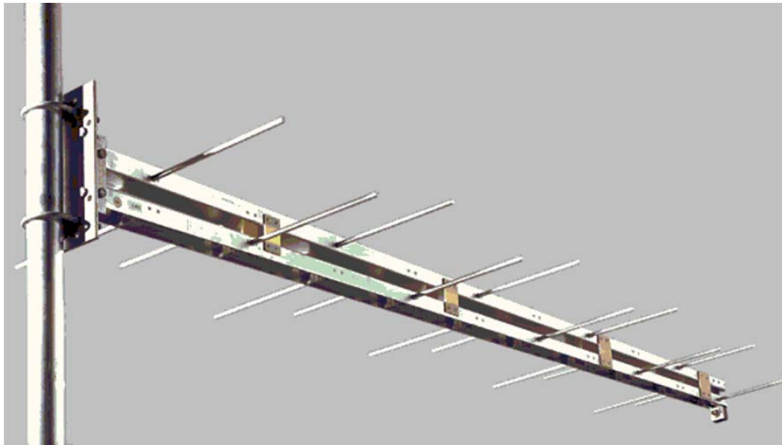

TACO ANTENNA

a Division of Wade Antenna Inc.

ANTENNA OVERVIEW

WADE PRODUCT OVERVIEW

- Commercial Antennas
- VHF/UHF Pure Log Periodic Antennas and Arrays for Cable
- Wireless Applications
- 802.11a/b/g/n
- Wi-Fi / WiMax
- 900 MHz – 5.8 GHz

DELHI TOWERS

- CONSUMER TOWERS
- MOUNTS & TRIPODS
- SELF-SUPPORTING TOWERS to 68 FT.

MULDIPOL ANTENNAS

- D2000 Series
- D4000 Series
- D5000 Series

D2000 SERIES

- D2216 VHF Military
- 116-150 MHz
- D2217 UHF Military
- 225-400 MHz

- D2118-M2G
- UHF/VHF/UHF
- Double Clamp Mount
- “G” Indicates color gray

D2000 Series “Single Output”

- D2211
- VHF 116-174 MHz
- UHF 225-400 MHz
- 1 Connector/Single Output
- Compatible with URC-200 & PRC-117

D5000 Series FAA Antennas

- Metallic Base
- DC grounded dipoles
- FAA Contract Aug. 2008 to Aug. 2013

Typical Airport Installation

D7061-L “Shipboard Antenna”

- 3 VHF 115-175 MHz
- 3 UHF 225-400 MHz
- L=Lightning Rod
- “Chu” 13 in. footprint
- US Coast Guard approved