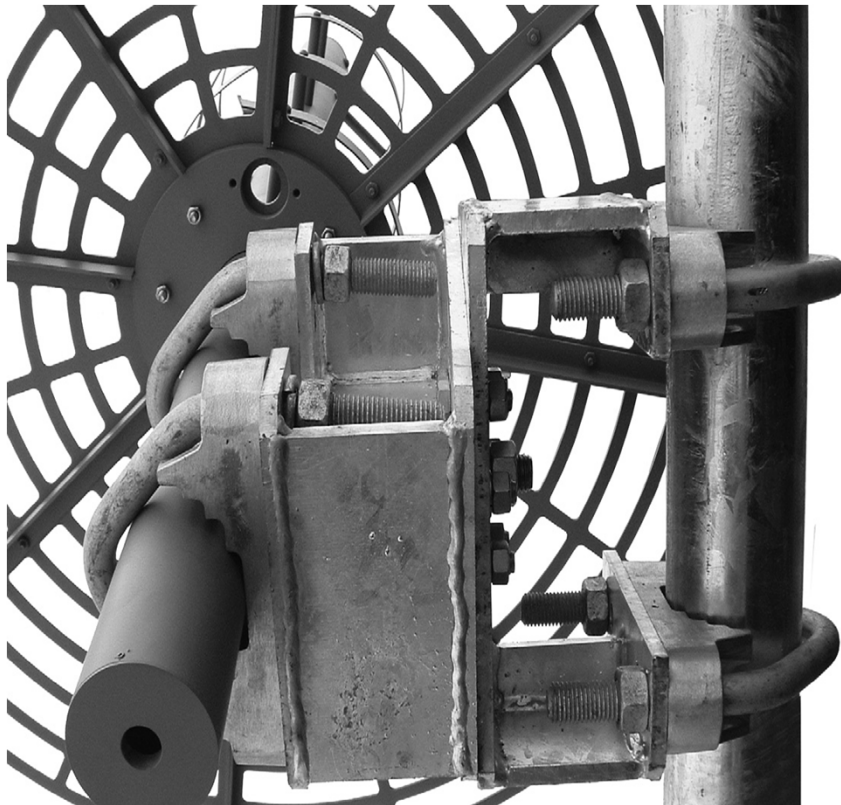

Helical Mounts