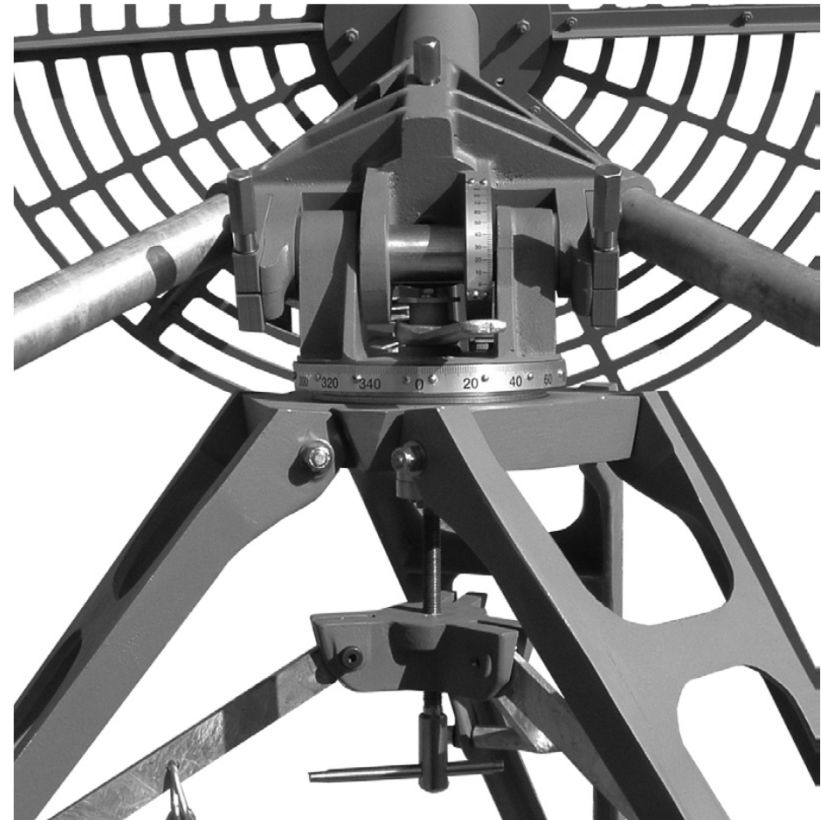

Helical Mounts