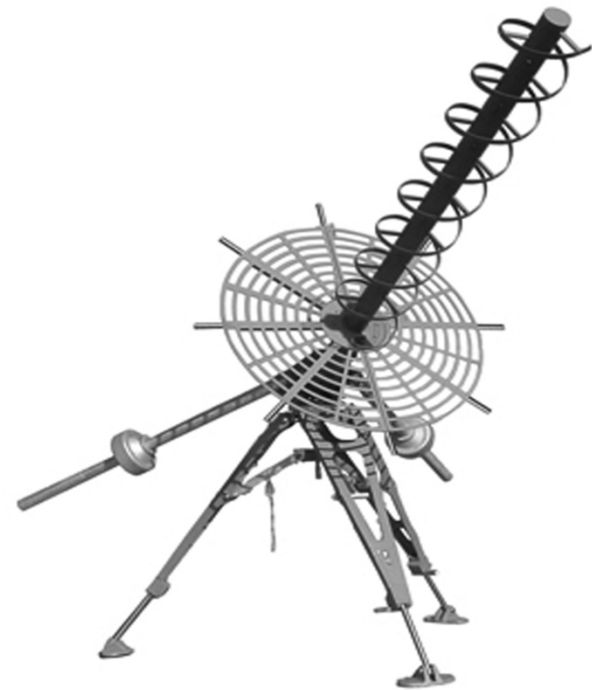

HELICAL SPECIFICATIONS

- 108-520 MHz
- Gain 9.5-16 dBic
- Circular Polarization
- VSWR <1.5
- Mesh ground plane
- Sectionalized available